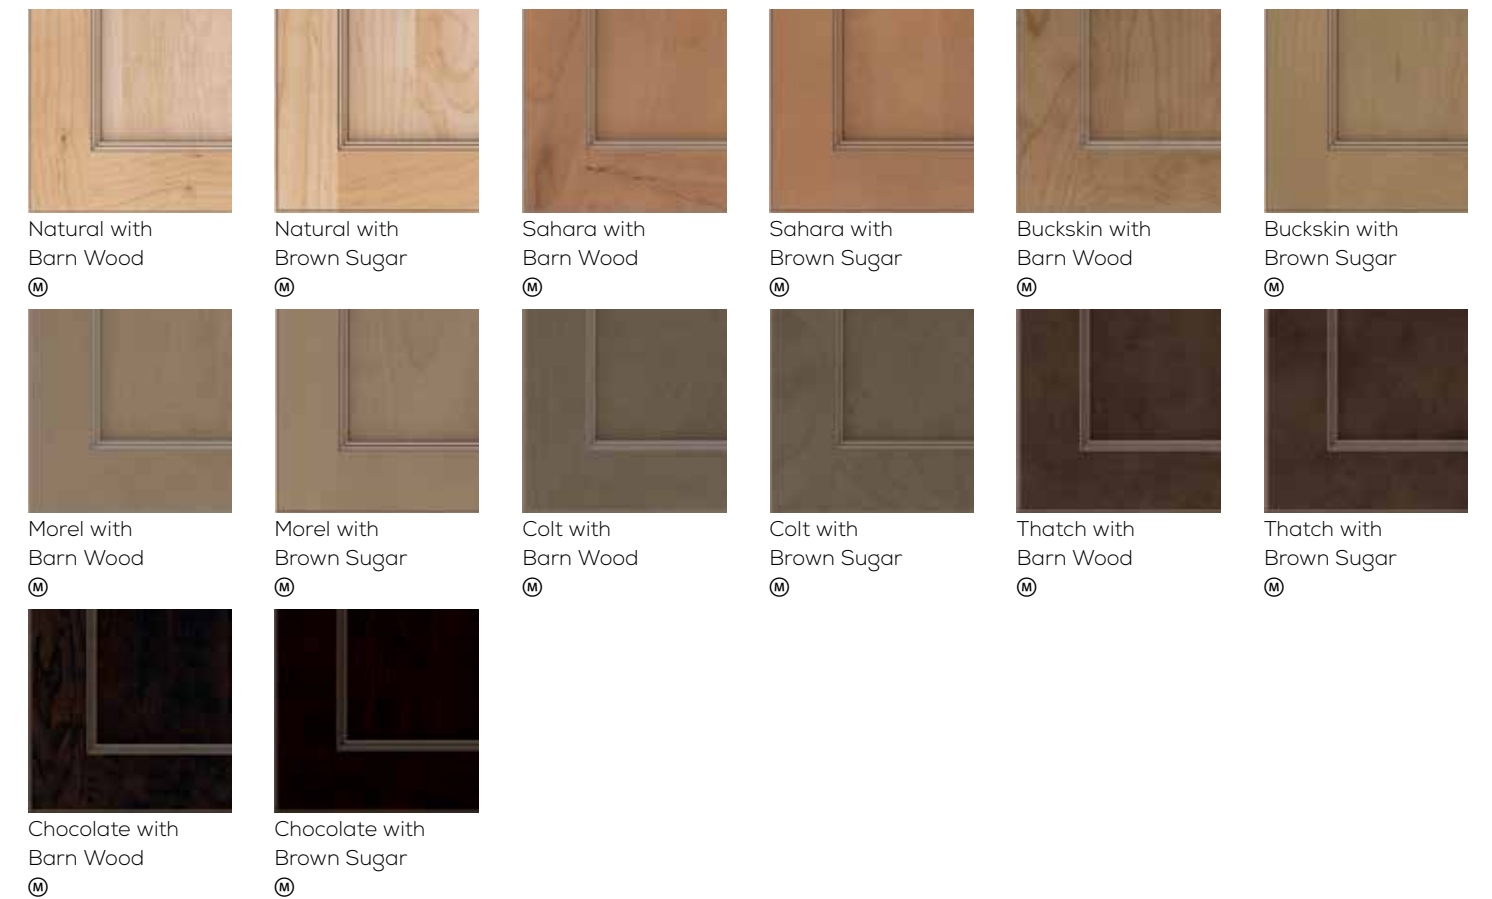

C Choice™ Series
E Echo™ Series

C Cherry
M Maple
O Oak
P Painted Hardwood

L Laminate
P PureStyle™

* When Trillian is selected in Painted Hardwood, the doors and drawer fronts will be constructed of medium density fiberboard (MDF) or high density fiberboard (HDF).
** Willowby Purestyle features mitered door and drawer front construction.

LAMINATES, PURESTYLE & PAINTS*

STAINS

PAINTS WITH PENNED GLAZES*

STAINS WITH PENNED GLAZES

*When Hardwood is painted, cabinet components, doors and/or drawer fronts may be constructed of various hardwood materials and/or composite materials such as Medium Density Fiberboard (MDF) and/or High Density Fiberboard (HDF).