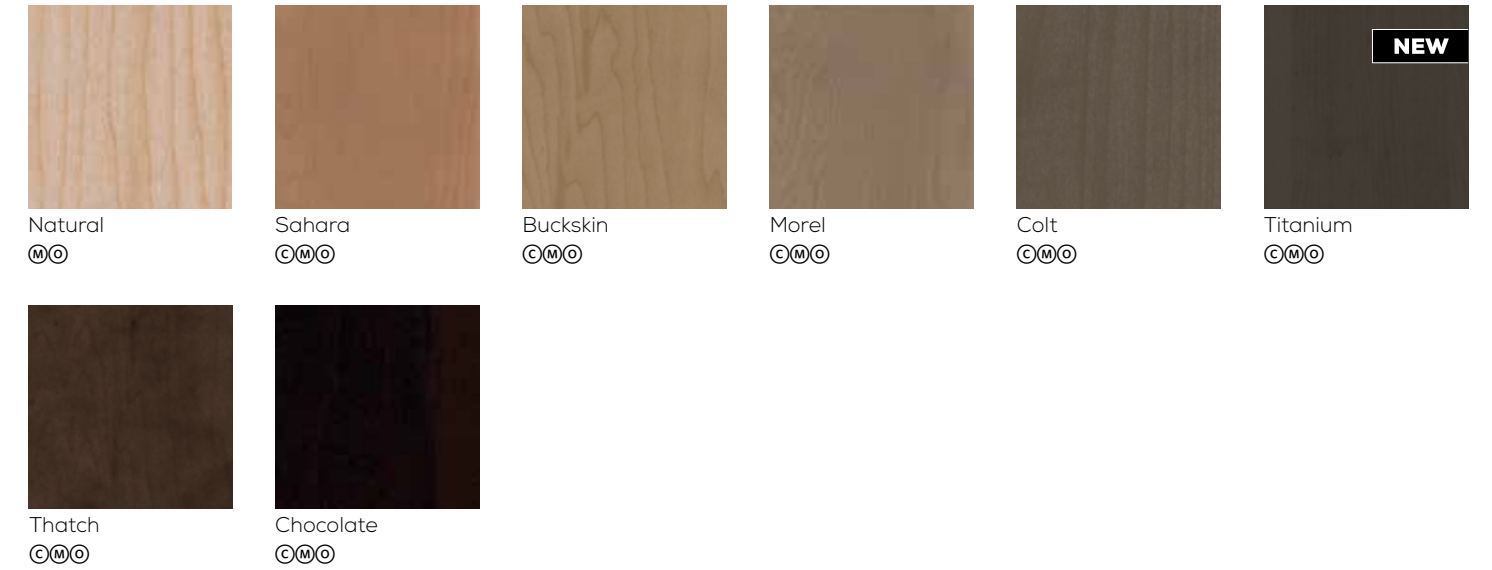

LAMINATES, PURESTYLE & PAINTS*

STAINS

PAINTS WITH PENNED GLAZES*

STAINS WITH PENNED GLAZES

*When Hardwood is painted, cabinet components, doors and/or drawer fronts may be constructed of various hardwood materials and/or composite materials such as Medium Density Fiberboard (MDF) and/or High Density Fiberboard (HDF).