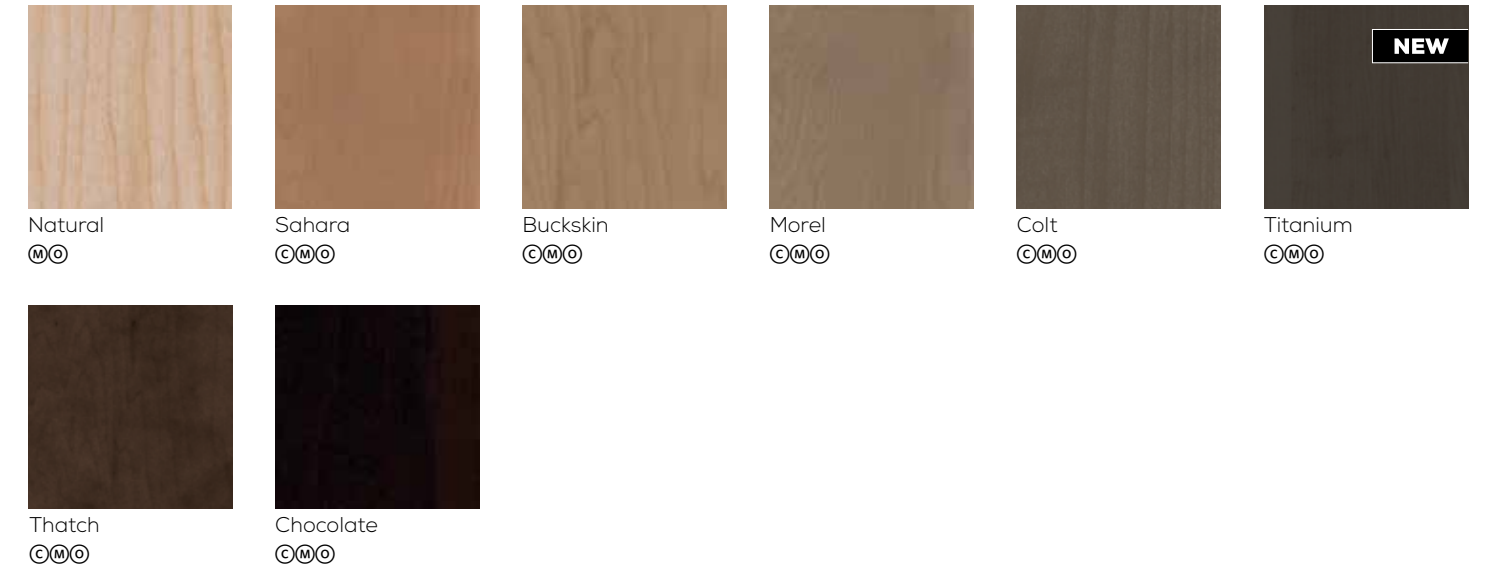

LAMINATES, PURESTYLE & PAINTS*

STAINS

PAINTS WITH PENNED GLAZES*

STAINS WITH PENNED GLAZES

*When Hardwood is painted, cabinet components, doors and/or drawer fronts may be constructed of various hardwood materials and/or composite materials such as Medium Density Fiberboard (MDF) and/or High Density Fiberboard (HDF).