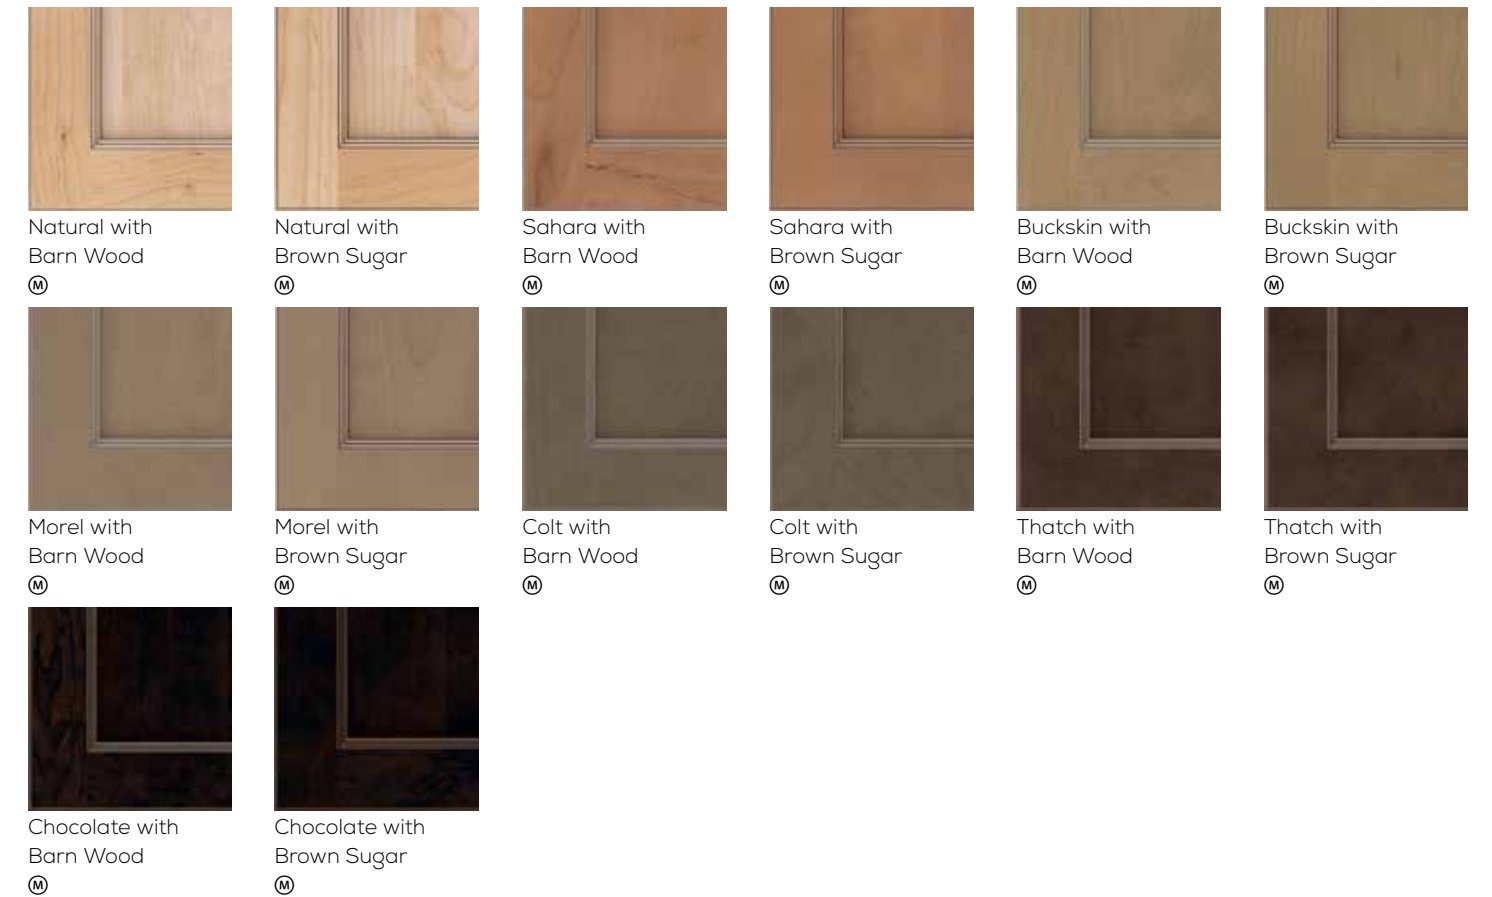

Species and finish offering differs in each Series.

C Choice™ Series
E Echo™ Series

C Cherry
M Maple
O Oak
P Painted Hardwood

L Laminate
P PureStyle™

* When Trillian is selected in Painted Hardwood, the doors and drawer fronts will be constructed of medium density fiberboard (MDF) or high density fiberboard (HDF).
** Willowby Purestyle features mitered door and drawer front construction.

LAMINATES, PURESTYLE & PAINTS*

STAINS

PAINTS WITH PENNED GLAZES*

STAINS WITH PENNED GLAZES

*When Hardwood is painted, cabinet components, doors and/or drawer fronts may be constructed of various hardwood materials and/or composite materials such as Medium Density Fiberboard (MDF) and/or High Density Fiberboard (HDF).