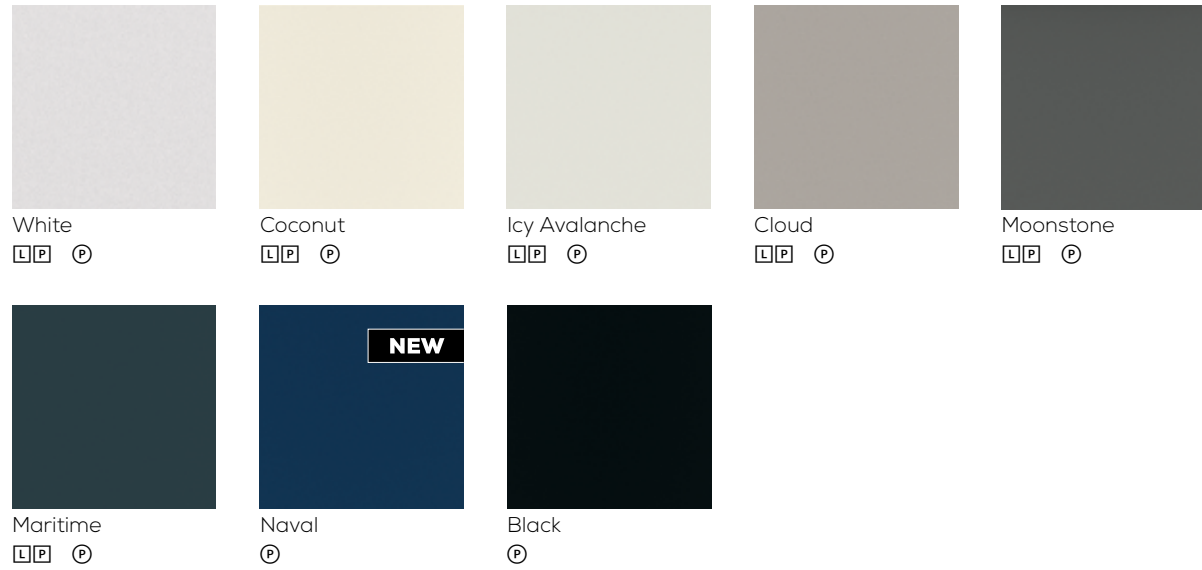

LAMINATES, PURESTYLE & PAINTS*